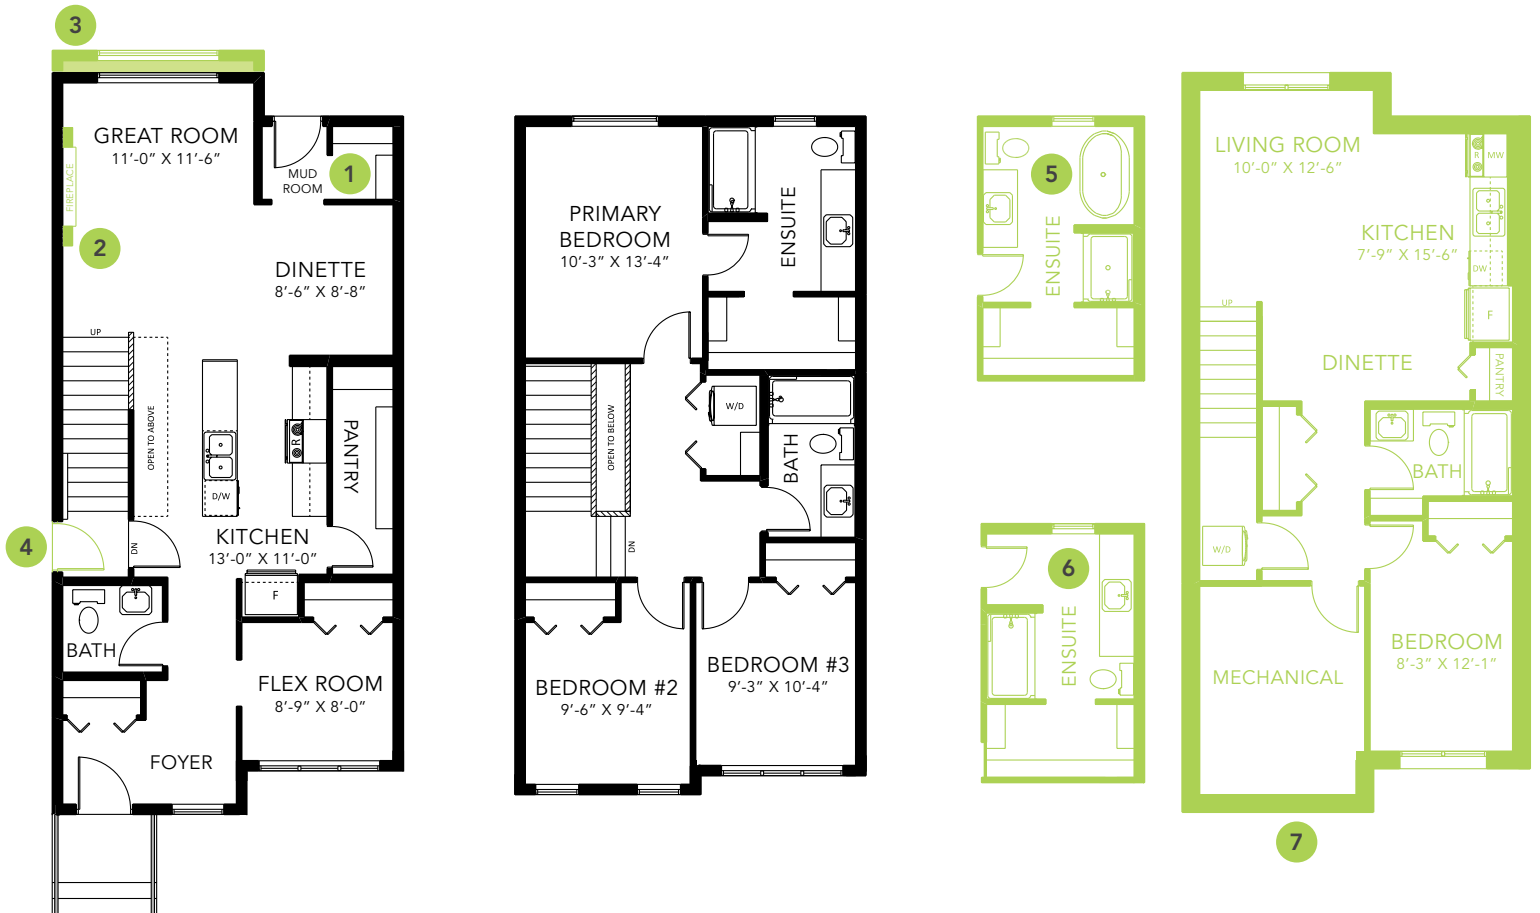

DAYA FF

LANED HOME

1501 SQ FT

MAIN FLOOR 808 SQ FT

SECOND FLOOR 693 SQ FT

3 BEDS

2.5 BATHS

3 BEDS

2.5 BATHS

1501 SQ FT

OPTIONS

- 1 Bench Options
- 2 Fireplace Options
- 3 Lengthen Great Room By 2'
- 4 Side Entry
- 5 4-Piece Ensuite
- 6 Alternative 3-Piece Ensuite
- 7 Legal Income Suite