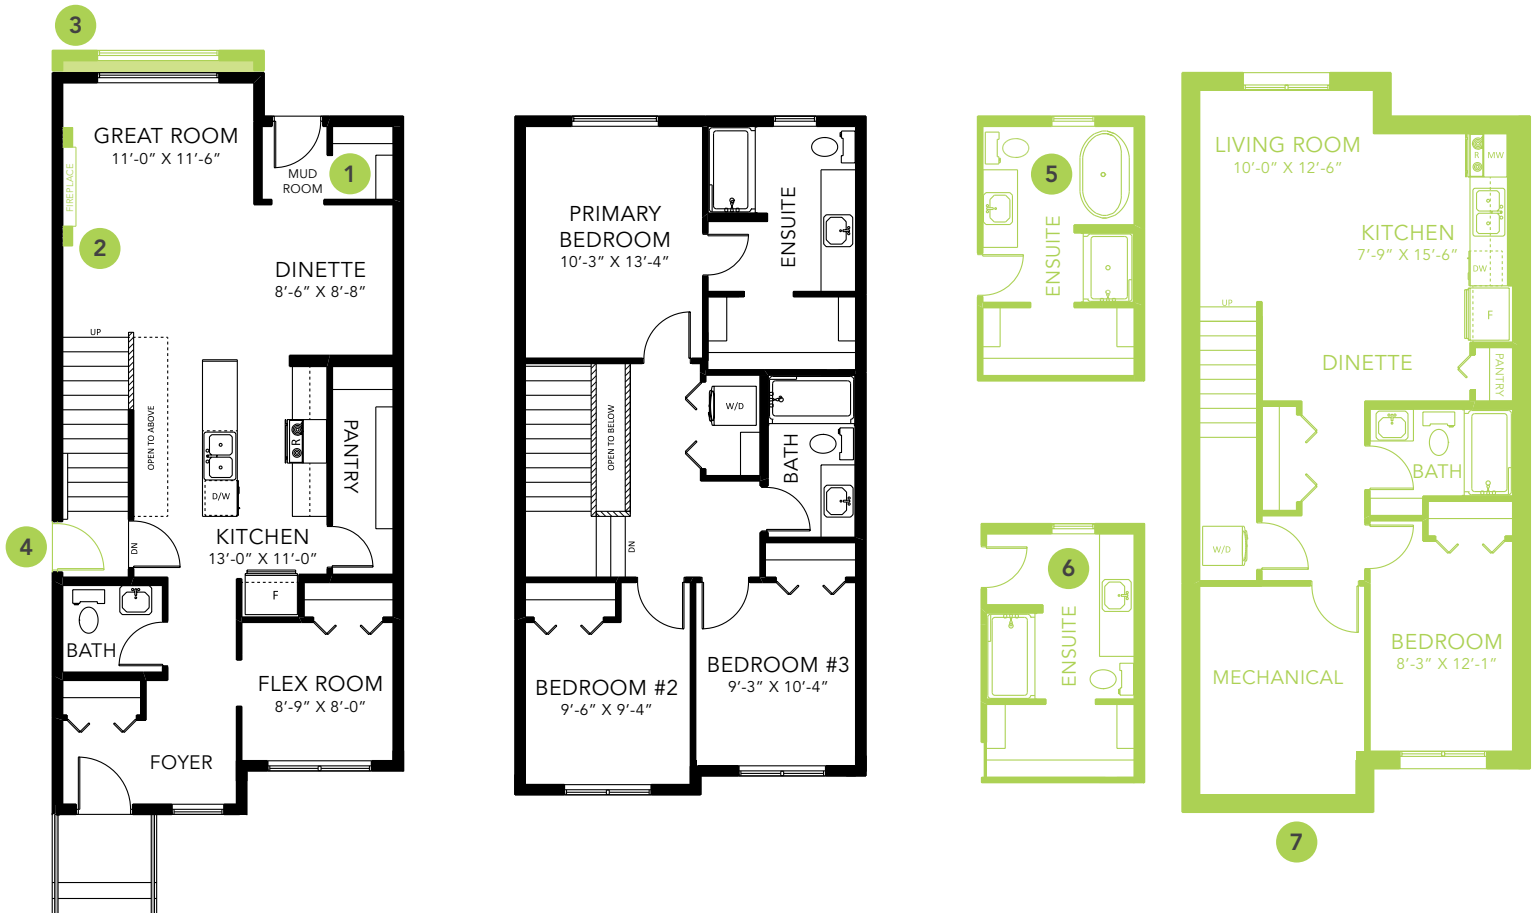

DAYA FC

LANED HOME

1501 SQ FT

MAIN FLOOR 808 SQ FT

SECOND FLOOR 693 SQ FT

3 BEDS

2.5 BATHS

3 BEDS

2.5 BATHS

1501 SQ FT

OPTIONS

- 1 Bench Options
- 2 Fireplace Options
- 3 Lengthen Great Room By 2'
- 4 Side Entry
- 5 4-Piece Ensuite
- 6 Alternative 3-Piece Ensuite
- 7 Legal Income Suite