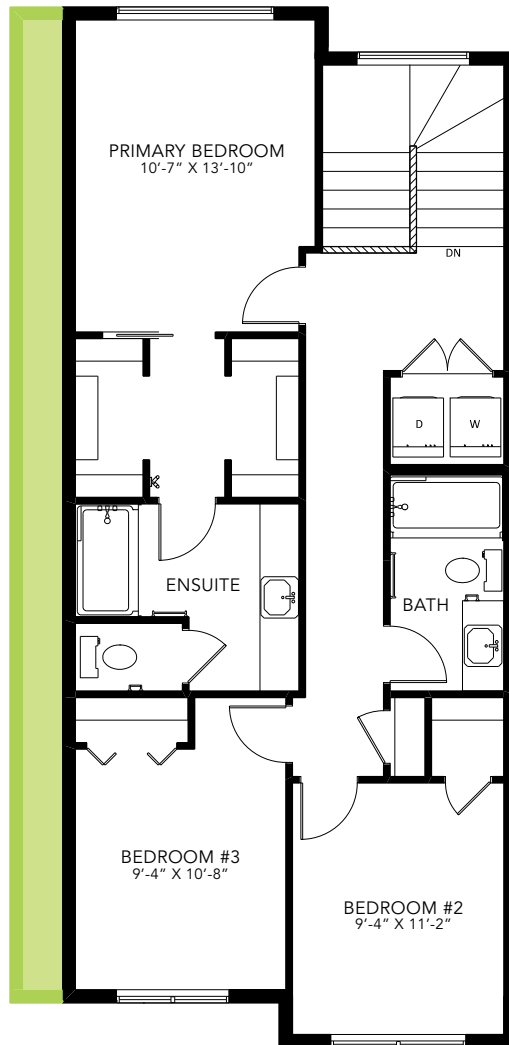

# CASCADE H

LANED HOME

## 1601 SQ FT

MAIN FLOOR 782 SQ FT

SECOND FLOOR 819 SQ FT

3 BEDS

2.5 BATHS

3 BEDS

2.5 BATHS

1601 SQ FT

OPTIONS

1 Bench Options

2 Fireplace Options

3 Lengthen Great Room By 2'

4 Widen Entire Home By 2'

5 Built-in Bar

6 Glass Enclosed Wine Room

7 Built-in Banquet

8 4-Piece Ensuite