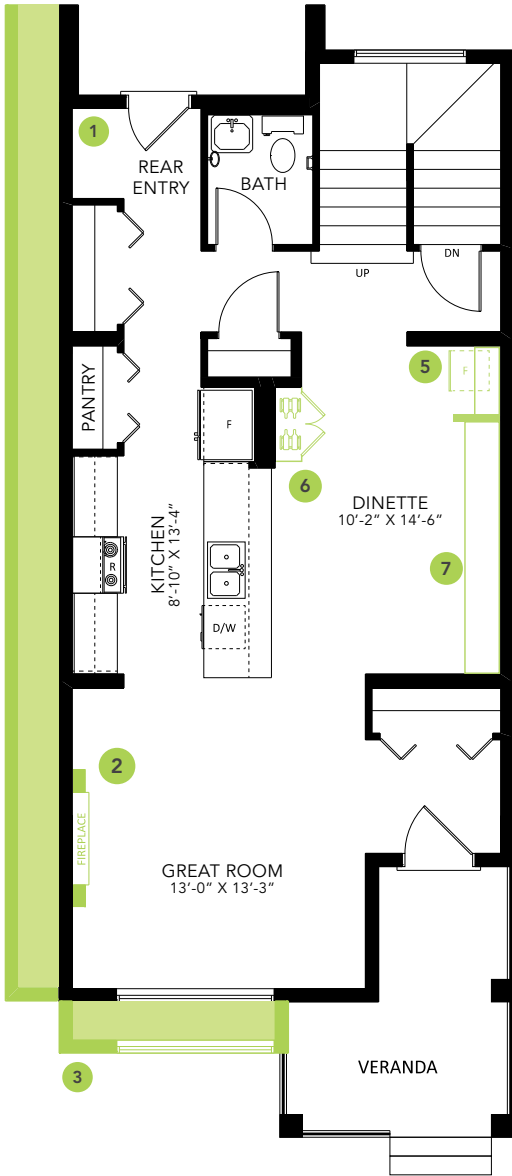

# CASCADE H

LANED HOME

## 1601 SQ FT

MAIN FLOOR 782 SQ FT

SECOND FLOOR 819 SQ FT

3 BEDS

2.5 BATHS

3 BEDS

2.5 BATHS

1601 SQ FT

OPTIONS

1 Bench Options

2 Fireplace Options

3 Lengthen Great Room By 2'

4 Widen Entire Home By 2'

5 Built-in Bar

6 Glass Enclosed Wine Room

7 Built-in Banquet

8 4-Piece Ensuite