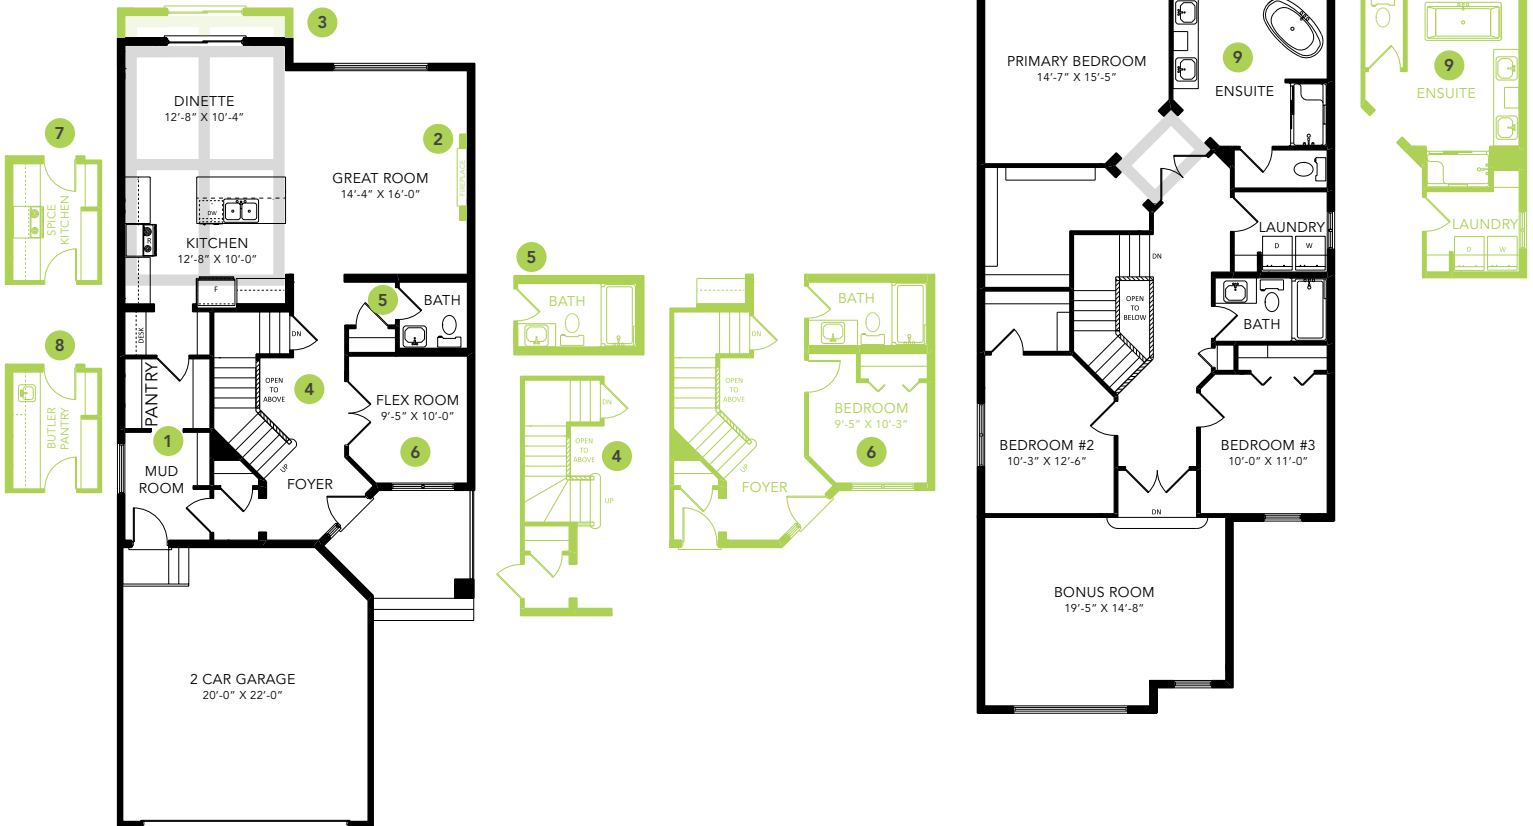

CATALINA P

SINGLE FAMILY HOME

2471 SQ FT

MAIN FLOOR 1048 SQ FT

SECOND FLOOR 1423 SQ FT

3-4 BEDS

2.5-3 BATHS

3-4 BEDS

2.5-3 BATHS

2471 SQ FT

OPTIONS

- 1 Bench Options
- 2 Fireplace Options
- 3 Lengthen Dining By 2'
- 4 U-Shaped Staircase
- 5 Main Floor Full Bathroom
- 6 Main Floor Bedroom
- 7 Spice Kitchen
- 8 Butler Pantry
- 9 Alternative Ensuite