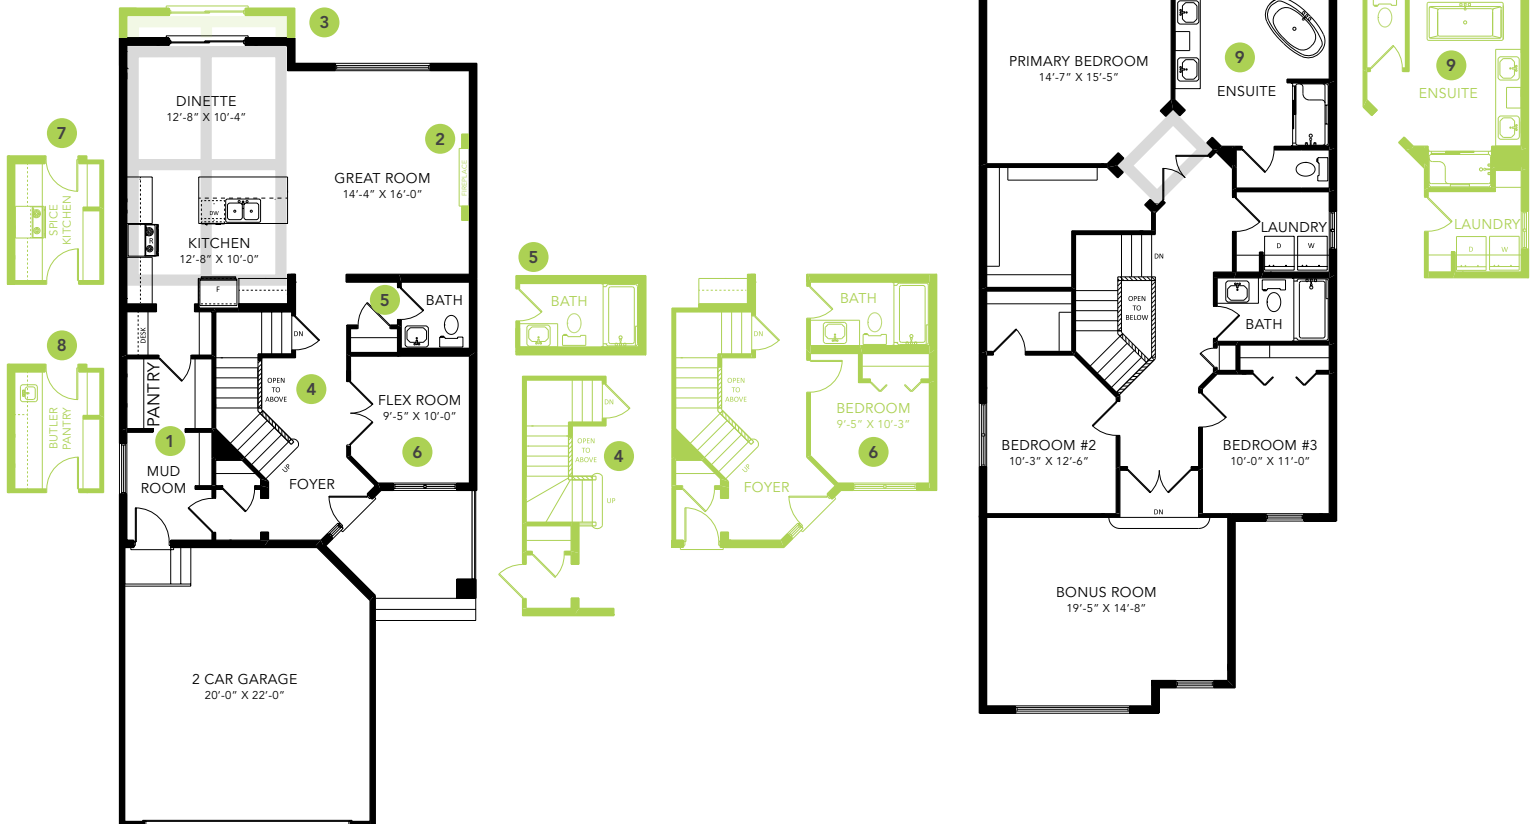

CATALINA F

SINGLE FAMILY HOME

2471 SQ FT

MAIN FLOOR 1048 SQ FT

SECOND FLOOR 1423 SQ FT

3-4 BEDS

2.5-3 BATHS

3-4 BEDS

2.5-3 BATHS

2471 SQ FT

OPTIONS

- 1 Bench Options
- 2 Fireplace Options
- 3 Lengthen Dining By 2'
- 4 U-Shaped Staircase
- 5 Main Floor Full Bathroom
- 6 Main Floor Bedroom
- 7 Spice Kitchen
- 8 Butler Pantry
- 9 Alternative Ensuite