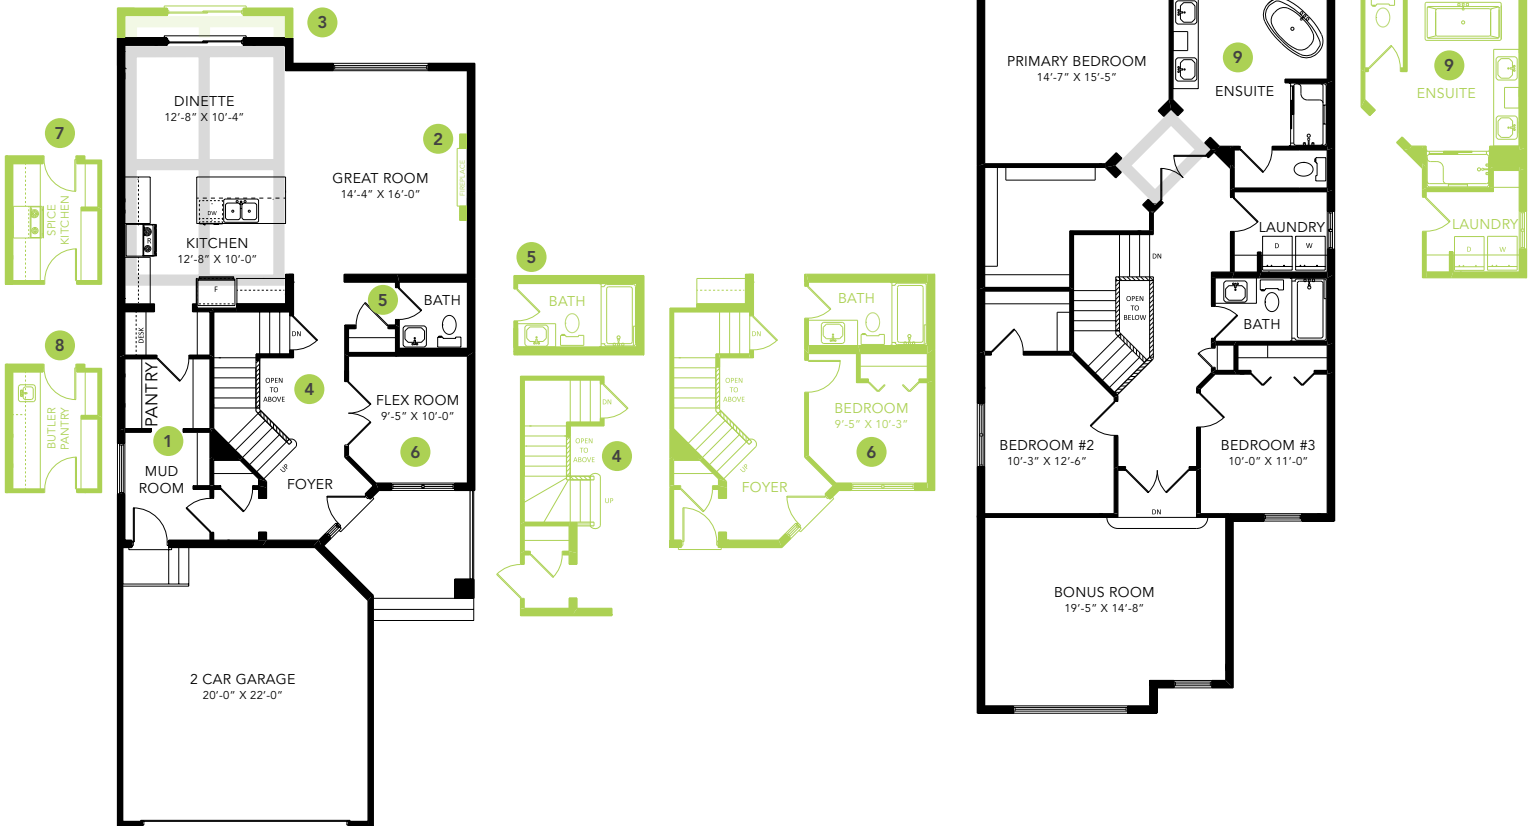

## 2471 SQ FT

MAIN FLOOR 1048 SQ FT

SECOND FLOOR 1423 SQ FT

3-4 BEDS

2.5-3 BATHS

3-4 BEDS

2.5-3 BATHS

2471 SQ FT

**OPTIONS**

- 1 Bench Options
- 2 Fireplace Options
- 3 Lengthen Dining By 2'
- 4 U-Shaped Staircase
- 5 Main Floor Full Bathroom
- 6 Main Floor Bedroom
- 7 Spice Kitchen
- 8 Butler Pantry
- 9 Alternative Ensuite