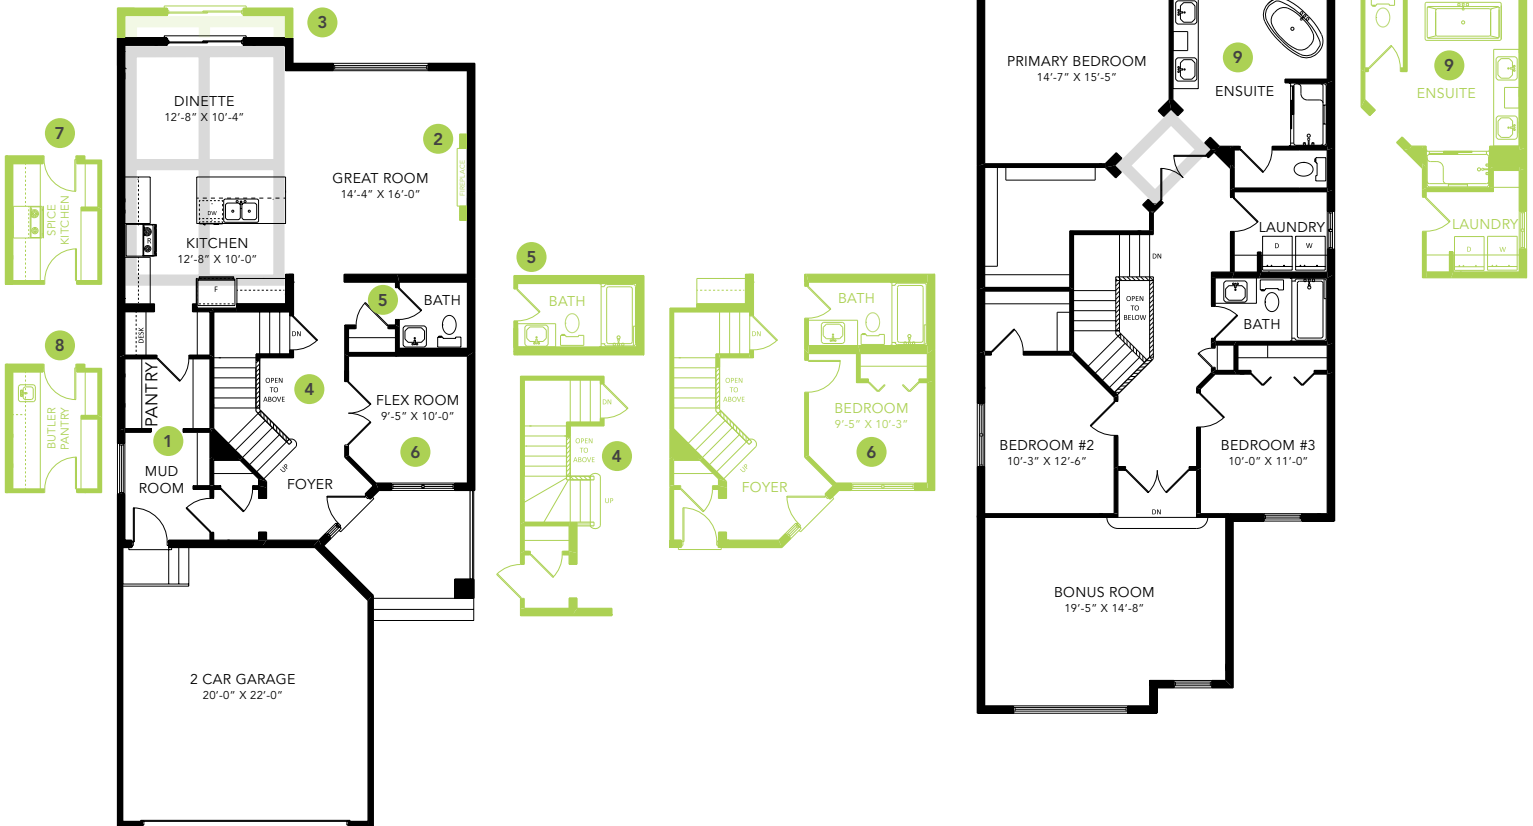

CATALINA FC

SINGLE FAMILY HOME

2471 SQ FT

MAIN FLOOR 1048 SQ FT

SECOND FLOOR 1423 SQ FT

3-4 BEDS

2.5-3 BATHS

3-4 BEDS

2.5-3 BATHS

2471 SQ FT

OPTIONS

- 1 Bench Options
- 2 Fireplace Options
- 3 Lengthen Dining By 2'
- 4 U-Shaped Staircase
- 5 Main Floor Full Bathroom
- 6 Main Floor Bedroom
- 7 Spice Kitchen
- 8 Butler Pantry
- 9 Alternative Ensuite