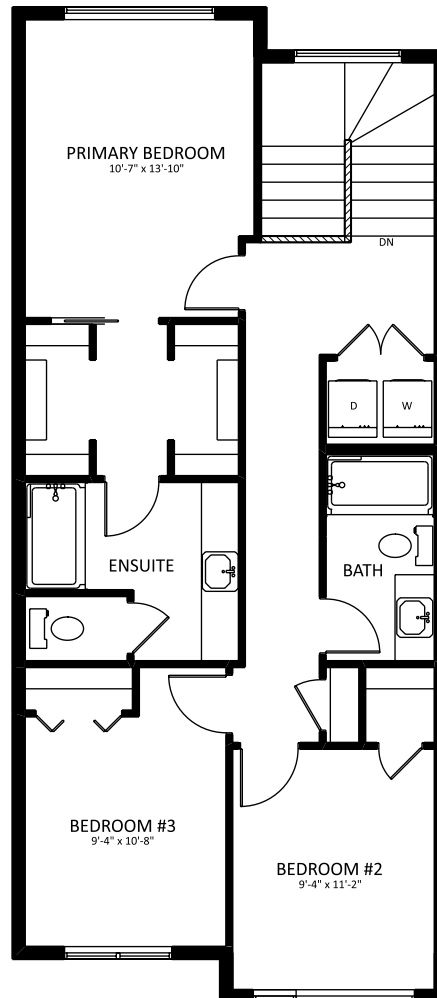

CASCADE P

LANED HOME

1601 SQ FT

MAIN FLOOR 782 SQ FT

SECOND FLOOR 819 SQ FT

3 BEDS

2.5 BATHS

3-4 BEDS

2.5-3 BATHS

1601 SQ FT

OPTIONS

1 Bench Options

2 Fireplace Options

3 Dry Bar

4 4-Piece Ensuite