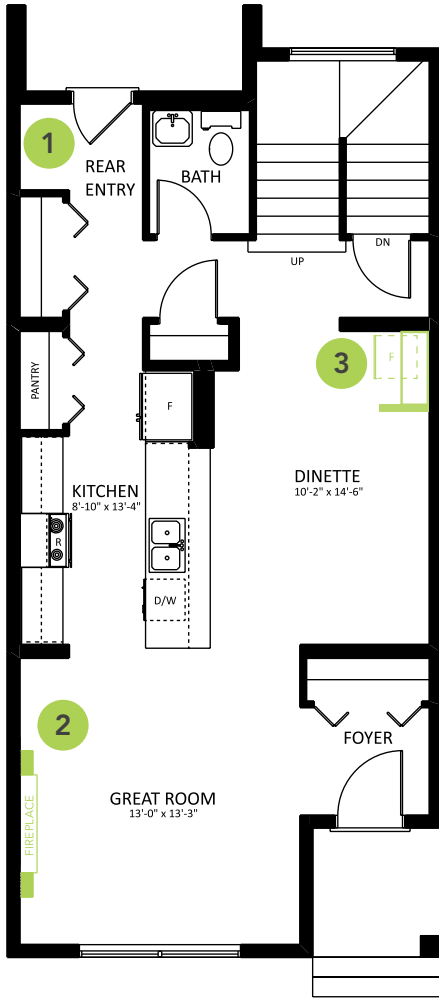

CASCADE P

LANED HOME

1601 SQ FT

MAIN FLOOR 782 SQ FT

SECOND FLOOR 819 SQ FT

3 BEDS

2.5 BATHS

3-4 BEDS

2.5-3 BATHS

1601 SQ FT

OPTIONS

1 Bench Options

2 Fireplace Options

3 Dry Bar

4 4-Piece Ensuite