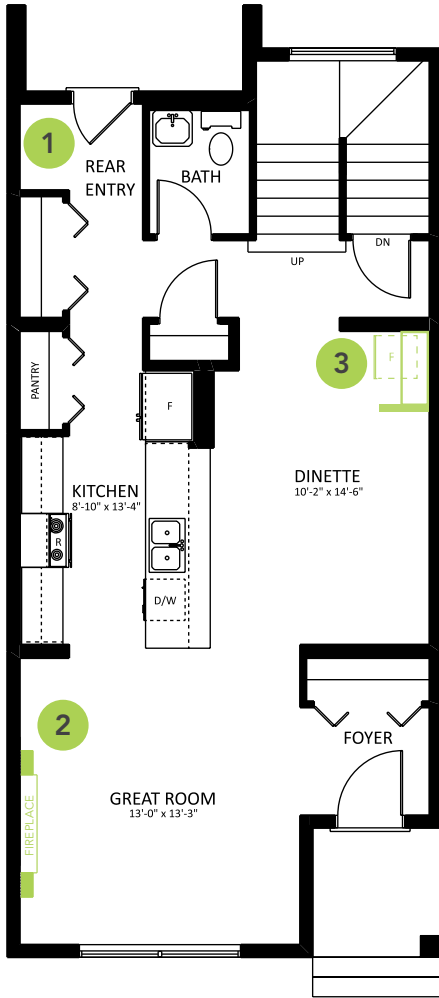

CASCADE K

LANED HOME

1601 SQ FT

MAIN FLOOR 782 SQ FT

SECOND FLOOR 819 SQ FT

3 BEDS

2.5 BATHS

3-4 BEDS

2.5-3 BATHS

1601 SQ FT

OPTIONS

1 Bench Options

2 Fireplace Options

3 Dry Bar

4 4-Piece Ensuite