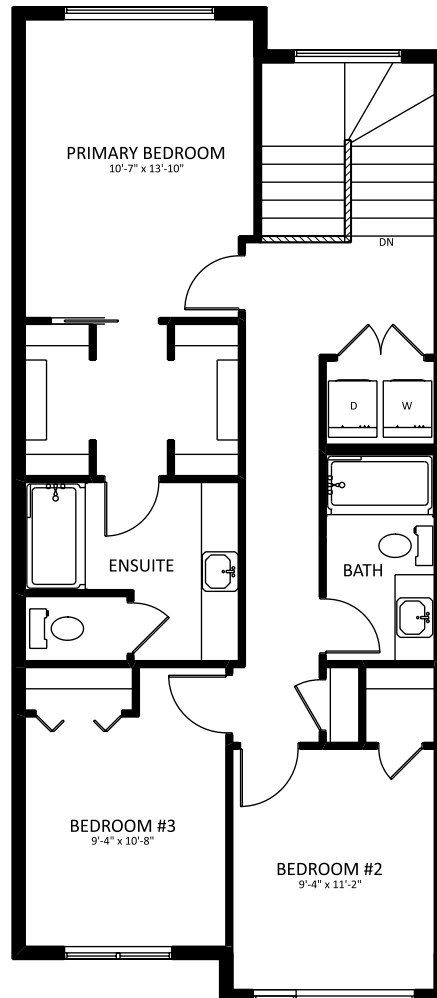

CASCADE K

LANED HOME

1601 SQ FT

MAIN FLOOR 782 SQ FT

SECOND FLOOR 819 SQ FT

3 BEDS

2.5 BATHS

3-4 BEDS

2.5-3 BATHS

1601 SQ FT

OPTIONS

1 Bench Options

2 Fireplace Options

3 Dry Bar

4 4-Piece Ensuite