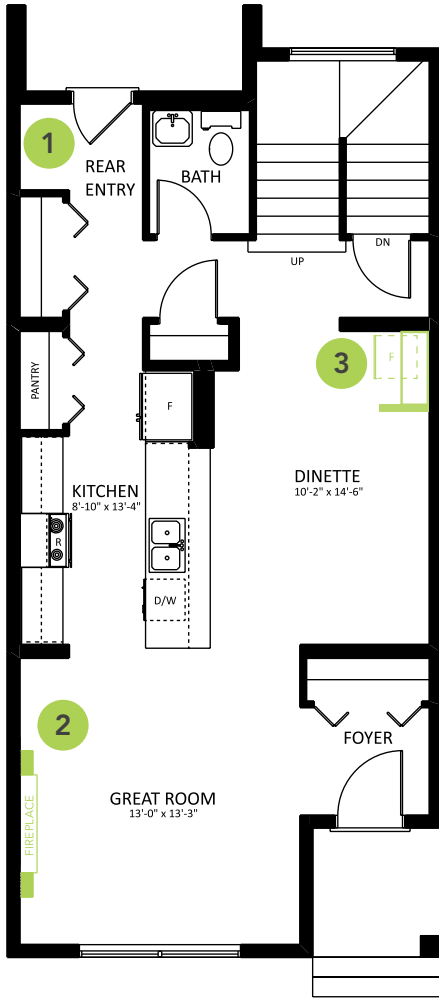

CASCADE H

LANED HOME

1601 SQ FT

MAIN FLOOR 782 SQ FT

SECOND FLOOR 819 SQ FT

3 BEDS

2.5 BATHS

3-4 BEDS

2.5-3 BATHS

1601 SQ FT

OPTIONS

1 Bench Options

2 Fireplace Options

3 Dry Bar

4 4-Piece Ensuite