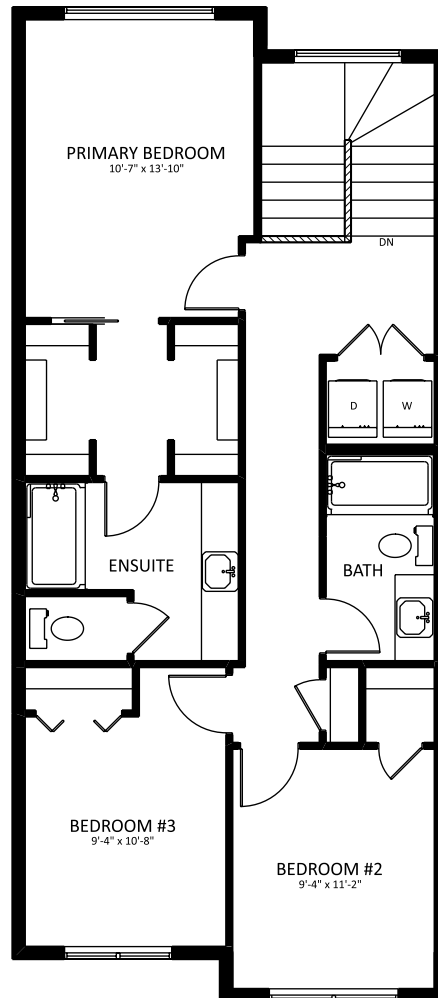

CASCADE H

LANED HOME

1601 SQ FT

MAIN FLOOR 782 SQ FT

SECOND FLOOR 819 SQ FT

3 BEDS

2.5 BATHS

3-4 BEDS

2.5-3 BATHS

1601 SQ FT

OPTIONS

1 Bench Options

2 Fireplace Options

3 Dry Bar

4 4-Piece Ensuite