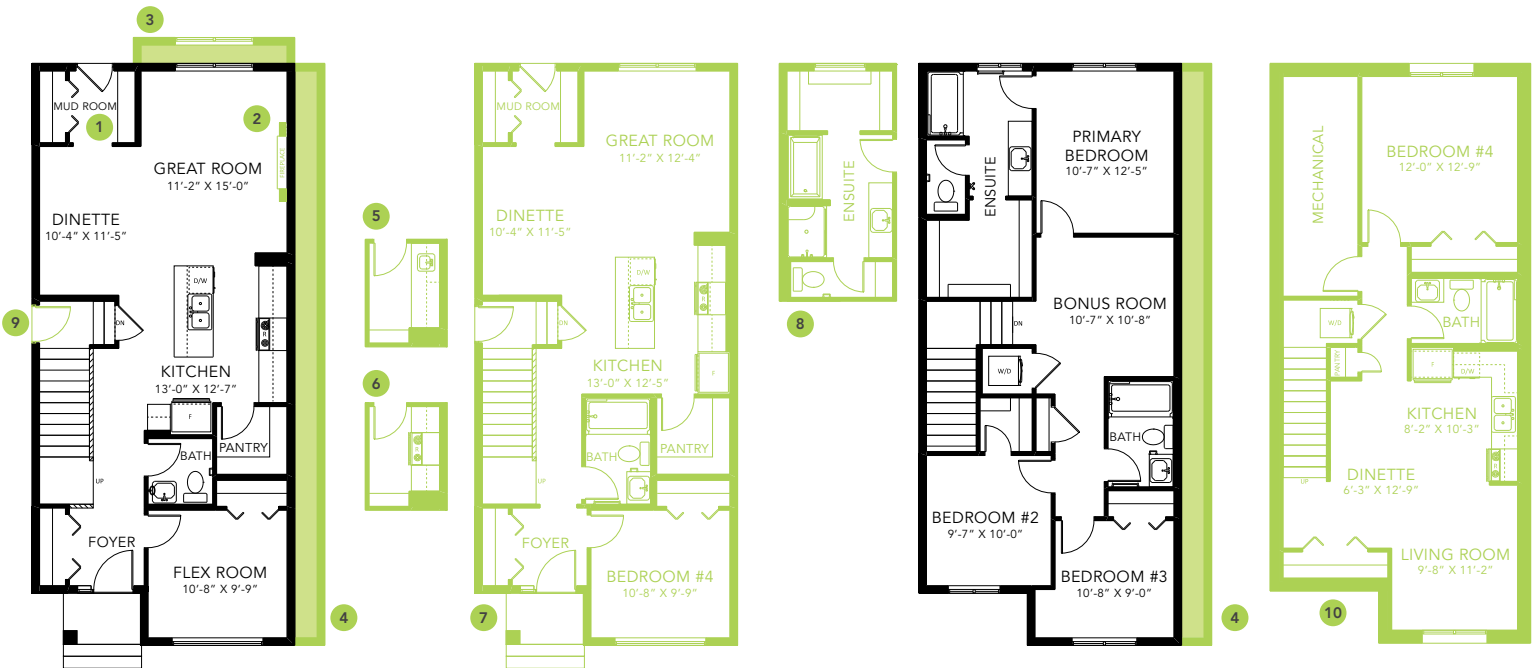

ATHENA H

LANED HOME

1660 SQ FT

MAIN FLOOR 857 SQ FT

SECOND FLOOR 803 SQ FT

3-4 BEDS

2.5-3 BATHS

3-4 BEDS

2.5-3 BATHS

1660 SQ FT

OPTIONS

- 1 Bench Options
- 2 Fireplace Options
- 3 Lengthen Great Room By 2'
- 4 Widen Entire Home By 2'
- 5 Butler Pantry
- 6 Spice Kitchen
- 7 Main Floor Bedroom and Full Bathroom
- 8 4-Piece Ensuite
- 9 Side Entry
- 10 Legal Income Basement Suite