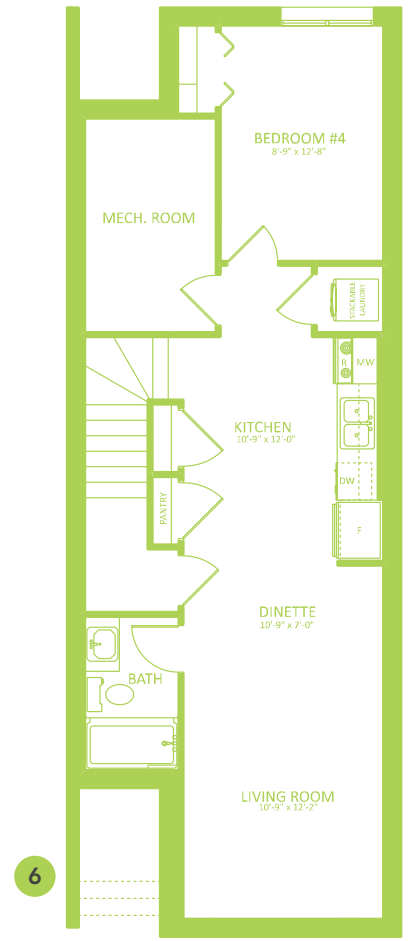

AURORA P

LANED HOME

1705 SQ FT

MAIN FLOOR 835 SQ FT

SECOND FLOOR 870 SQ FT

3-4 BEDS

2.5-3 BATHS

3-4 BEDS

2.5-3 BATHS

1705 SQ FT

OPTIONS

- 1 Fireplace Options
- 2 Lengthen Great Room By 2'
- 3 Main Floor Bedroom with Full Bathroom
- 4 Side Entry
- 5 Rear Veranda
- 6 Legal Income Suite