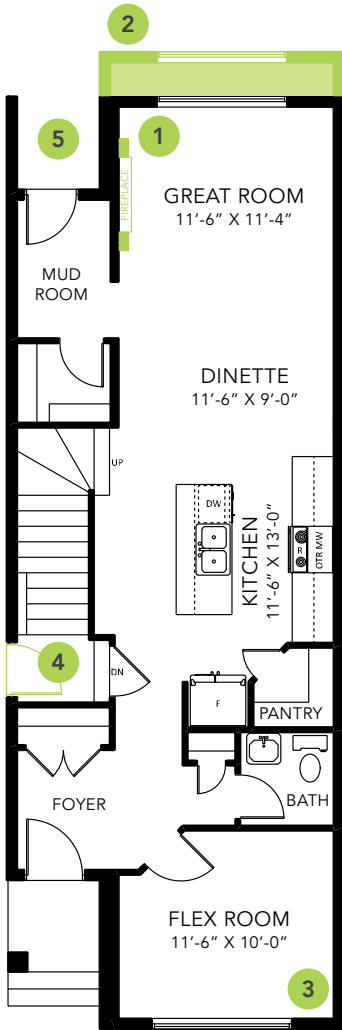

AURORA P

LANED HOME

1705 SQ FT

MAIN FLOOR 835 SQ FT

SECOND FLOOR 870 SQ FT

3-4 BEDS

2.5-3 BATHS

3-4 BEDS

2.5-3 BATHS

1705 SQ FT

OPTIONS

- 1 Fireplace Options
- 2 Lengthen Great Room By 2'
- 3 Main Floor Bedroom with Full Bathroom
- 4 Side Entry
- 5 Rear Veranda
- 6 Legal Income Suite