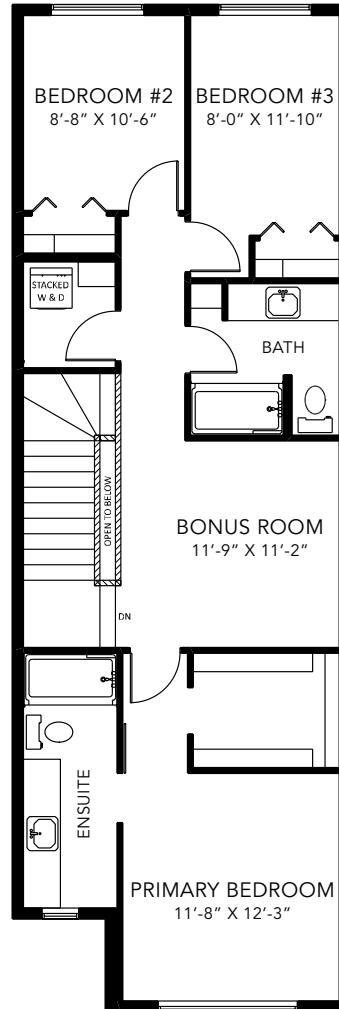

AURORA P

LANED HOME

1705 SQ FT

MAIN FLOOR 835 SQ FT

SECOND FLOOR 870 SQ FT

3-4 BEDS

2.5-3 BATHS

3-4 BEDS

2.5-3 BATHS

1705 SQ FT

OPTIONS

- 1 Fireplace Options
- 2 Lengthen Great Room By 2'
- 3 Main Floor Bedroom with Full Bathroom
- 4 Side Entry
- 5 Rear Veranda
- 6 Legal Income Suite