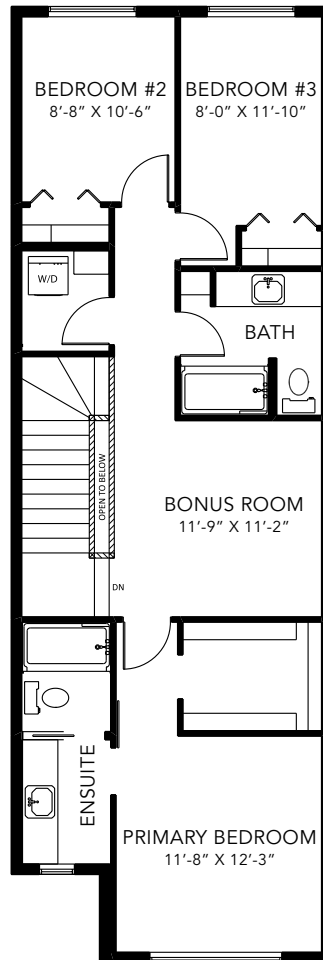

AURORA K

LANED HOME

1705 SQ FT

MAIN FLOOR 835 SQ FT

SECOND FLOOR 870 SQ FT

3-4 BEDS

2.5-3 BATHS

3-4 BEDS

2.5-3 BATHS

1705 SQ FT

OPTIONS

1 Fireplace Options

2 Lengthen Great Room by 2'

3 Main Floor Bedroom & Full Bathroom

4 Side Entry

5 Rear Veranda