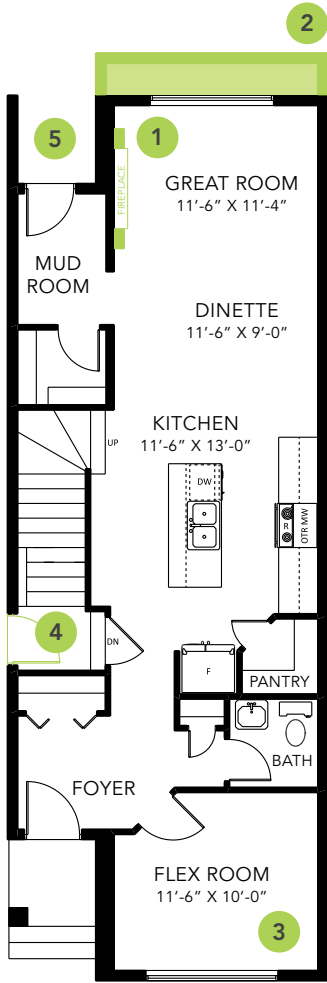

AURORA K

LANED HOME

1705 SQ FT

MAIN FLOOR 835 SQ FT

SECOND FLOOR 870 SQ FT

3-4 BEDS

2.5-3 BATHS

3-4 BEDS

2.5-3 BATHS

1705 SQ FT

OPTIONS

1 Fireplace Options

2 Lengthen Great Room by 2'

3 Main Floor Bedroom & Full Bathroom

4 Side Entry

5 Rear Veranda