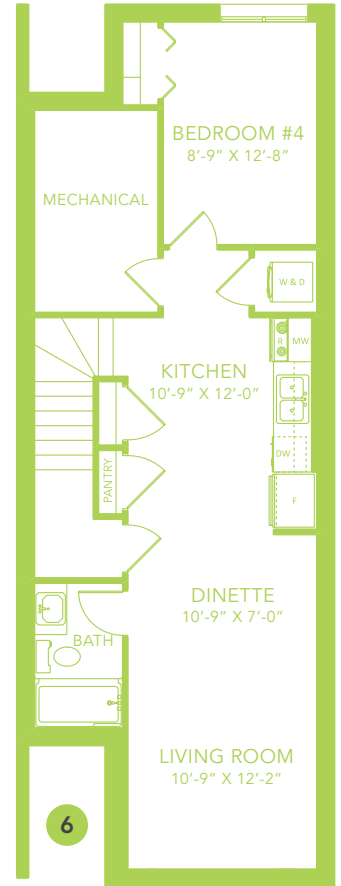

AURORA K

LANED HOME

1705 SQ FT

MAIN FLOOR 835 SQ FT

SECOND FLOOR 870 SQ FT

3-4 BEDS

2.5-3 BATHS

3-4 BEDS

2.5-3 BATHS

1705 SQ FT

OPTIONS

1 Fireplace Options

2 Lengthen Great Room by 2'

3 Main Floor Bedroom & Full Bathroom

4 Side Entry

5 Rear Veranda