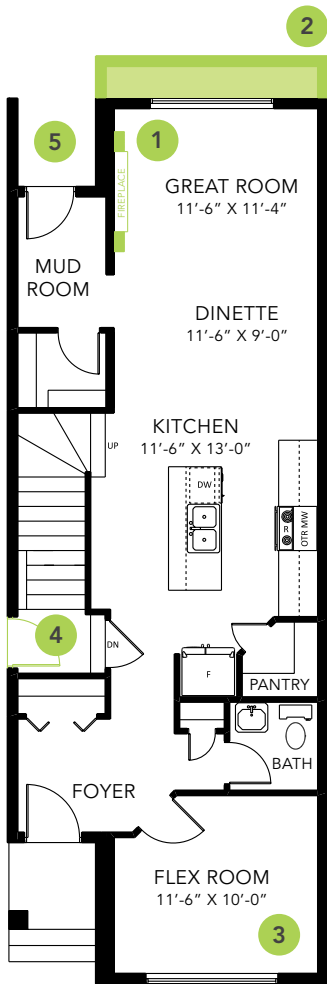

AURORA F

LANED HOME

1705 SQ FT

MAIN FLOOR 835 SQ FT

SECOND FLOOR 870 SQ FT

3-4 BEDS

2.5-3 BATHS

3-4 BEDS

2.5-3 BATHS

1705 SQ FT

OPTIONS

1 Fireplace Options

2 Lengthen Great Room by 2'

3 Main Floor Bedroom & Full Bathroom

4 Side Entry

5 Rear Veranda