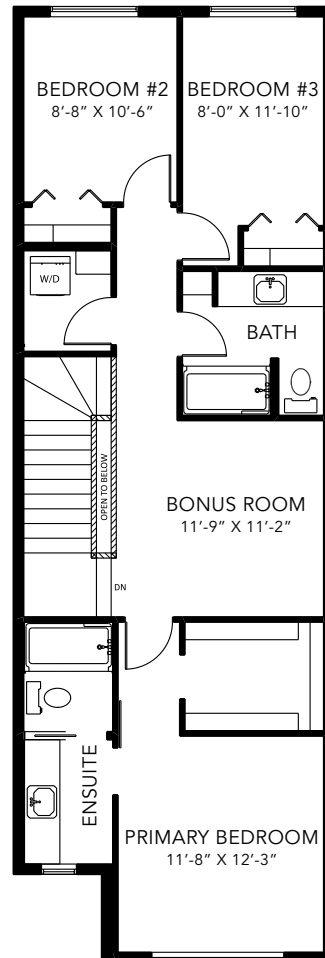

AURORA F

LANED HOME

1705 SQ FT

MAIN FLOOR 835 SQ FT

SECOND FLOOR 870 SQ FT

3-4 BEDS

2.5-3 BATHS

3-4 BEDS

2.5-3 BATHS

1705 SQ FT

OPTIONS

1 Fireplace Options

2 Lengthen Great Room by 2'

3 Main Floor Bedroom & Full Bathroom

4 Side Entry

5 Rear Veranda