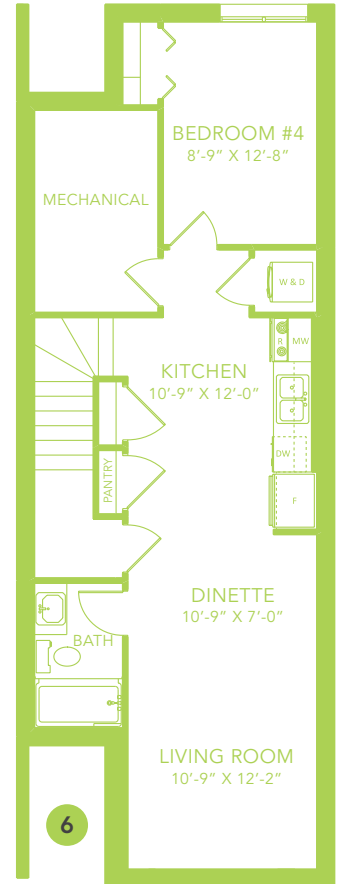

AURORA F

LANED HOME

1705 SQ FT

MAIN FLOOR 835 SQ FT

SECOND FLOOR 870 SQ FT

3-4 BEDS

2.5-3 BATHS

3-4 BEDS

2.5-3 BATHS

1705 SQ FT

OPTIONS

1 Fireplace Options

2 Lengthen Great Room by 2'

3 Main Floor Bedroom & Full Bathroom

4 Side Entry

5 Rear Veranda