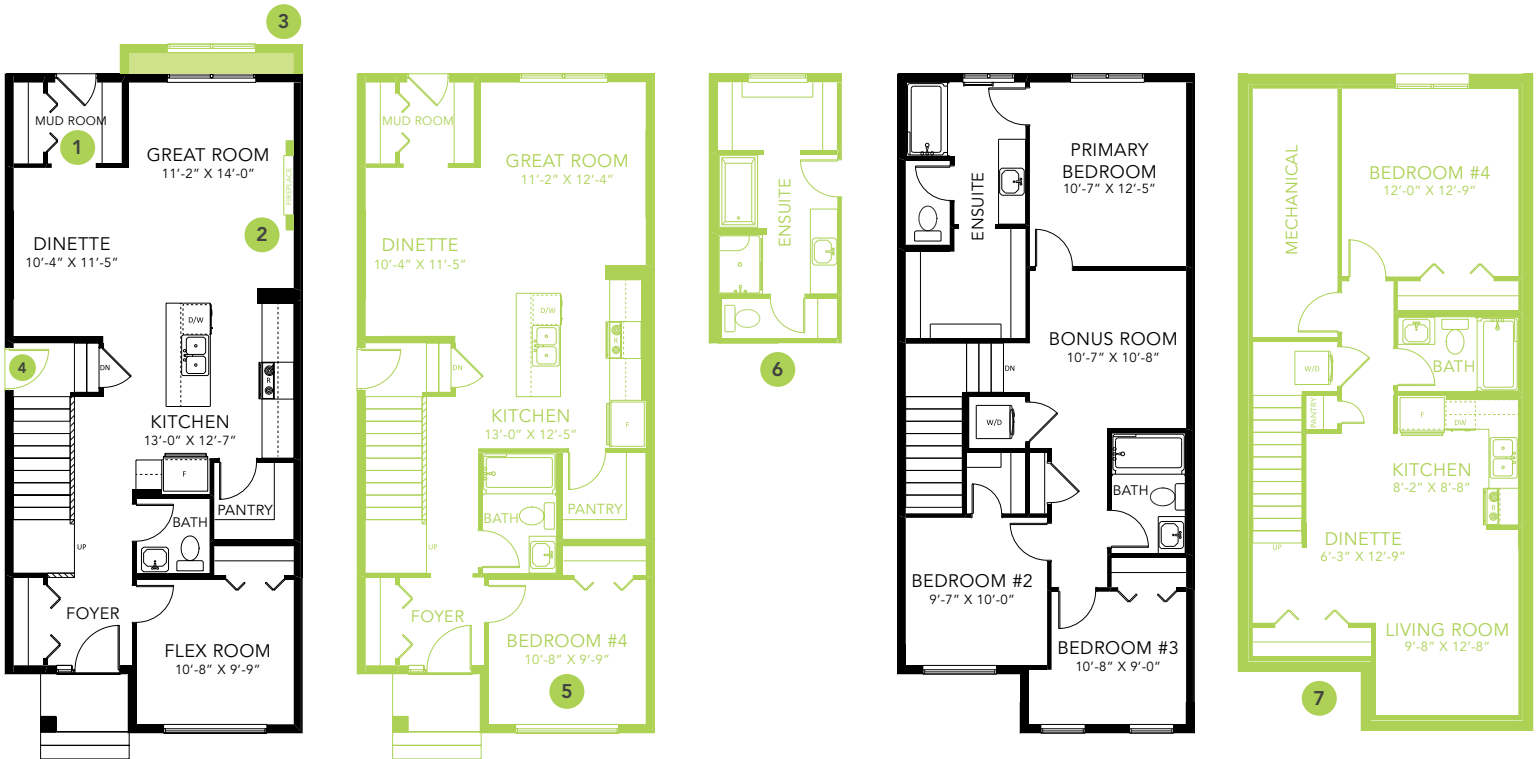

ATHENA K

LANED HOME

1660 SQ FT

MAIN FLOOR 857 SQ FT

SECOND FLOOR 803 SQ FT

3-4 BEDS

2.5-3 BATHS

3-4 BEDS

2.5-3 BATHS

1660 SQ FT

OPTIONS

- 1 Bench Options
- 2 Fireplace Options
- 3 Lengthen Great Room By 2'
- 4 Side Entry
- 5 Main Floor Bedroom & Full Bath
- 6 4-Piece Ensuite
- 7 Legal Income Suite