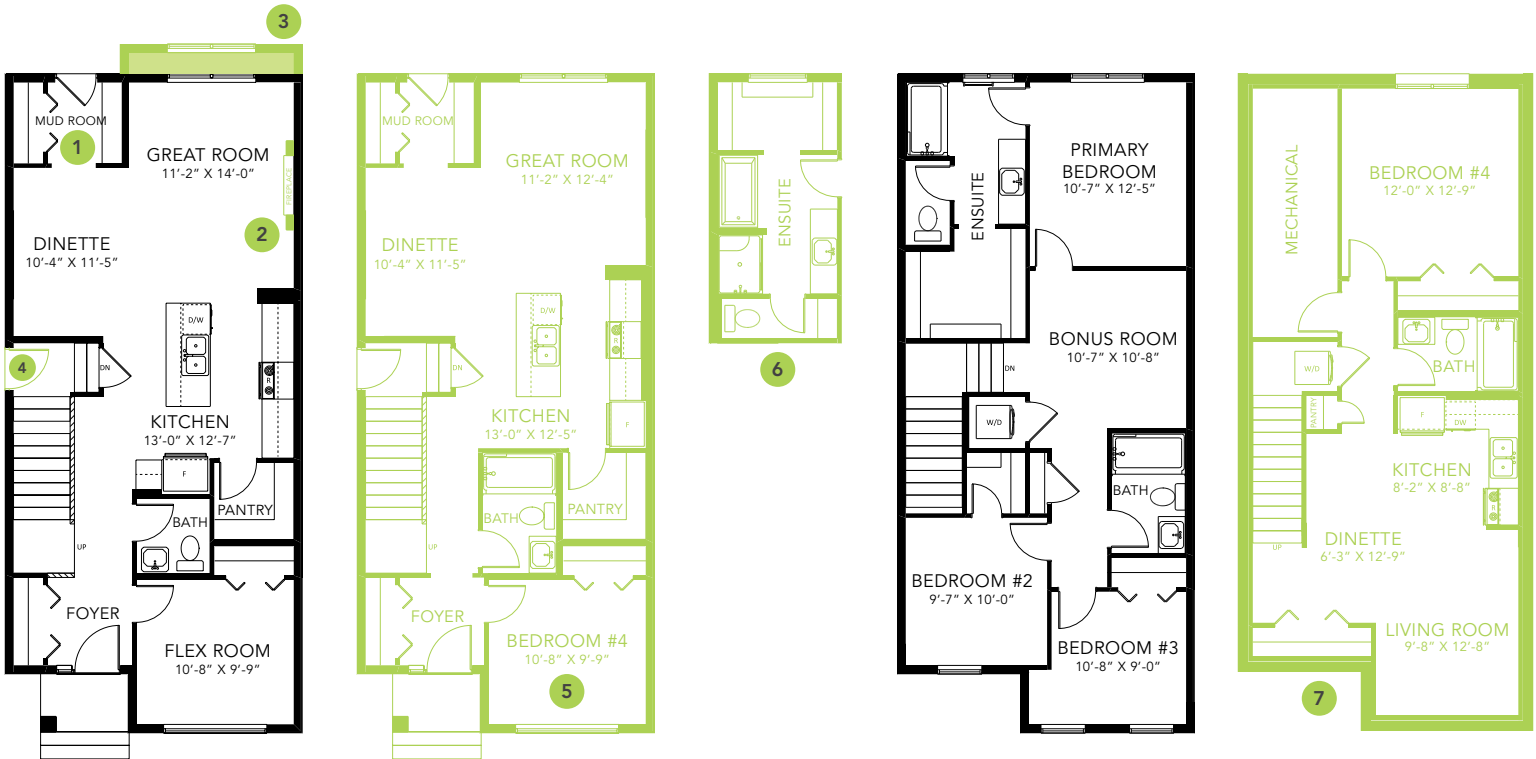

ATHENA F

LANED HOME

1660 SQ FT

MAIN FLOOR 857 SQ FT

SECOND FLOOR 803 SQ FT

3-4 BEDS

2.5-3 BATHS

3-4 BEDS

2.5-3 BATHS

1660 SQ FT

OPTIONS

- 1 Bench Options
- 2 Fireplace Options
- 3 Lengthen Great Room By 2'
- 4 Side Entry
- 5 Main Floor Bedroom & Full Bath
- 6 4-Piece Ensuite
- 7 Legal Income Suite