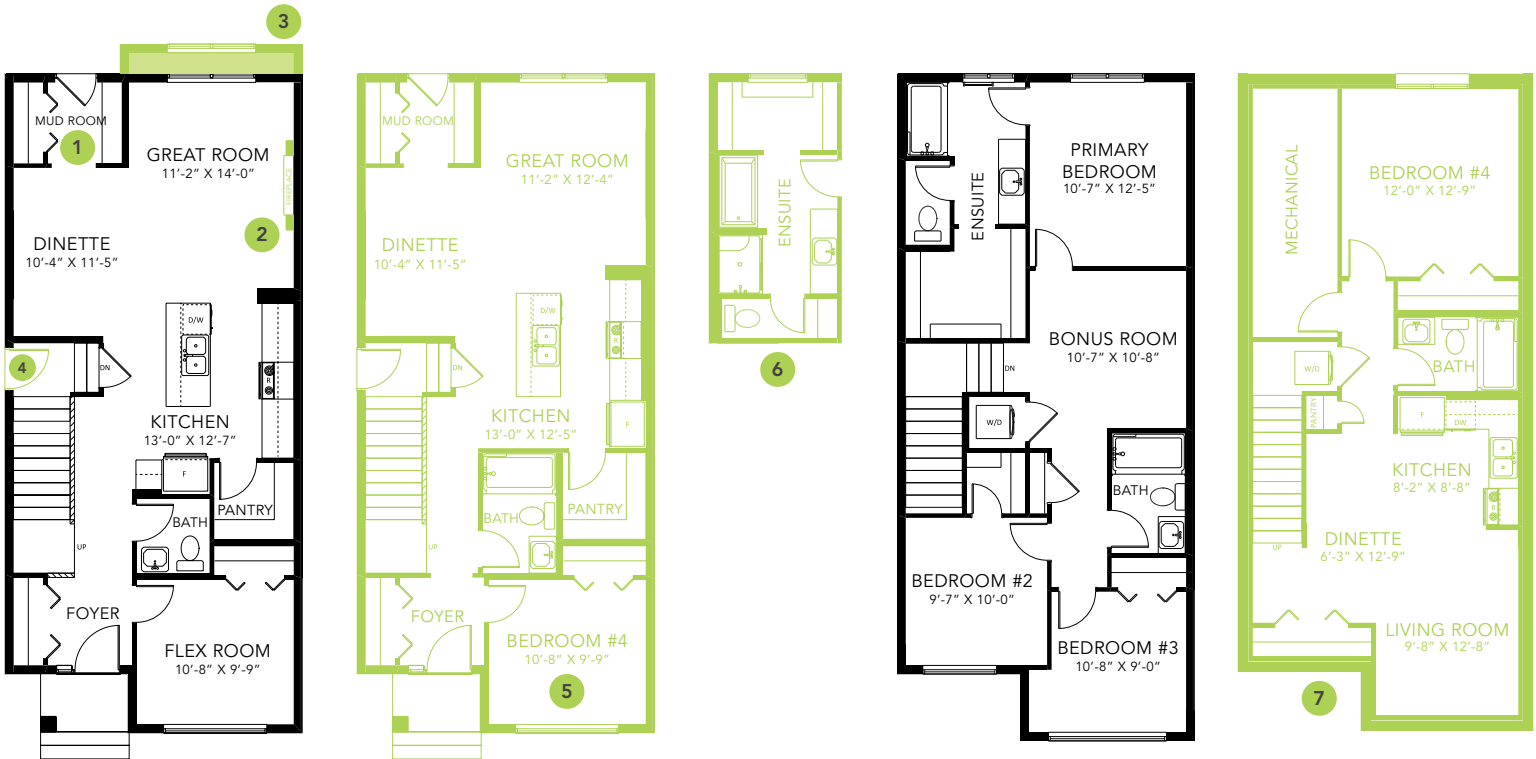

ATHENA FF

LANED HOME

1660 SQ FT

MAIN FLOOR 857 SQ FT

SECOND FLOOR 803 SQ FT

3-4 BEDS

2.5-3 BATHS

3-4 BEDS

2.5-3 BATHS

1660 SQ FT

OPTIONS

- 1 Bench Options
- 2 Fireplace Options
- 3 Lengthen Great Room By 2'
- 4 Side Entry
- 5 Main Floor Bedroom & Full Bath
- 6 4-Piece Ensuite
- 7 Legal Income Suite