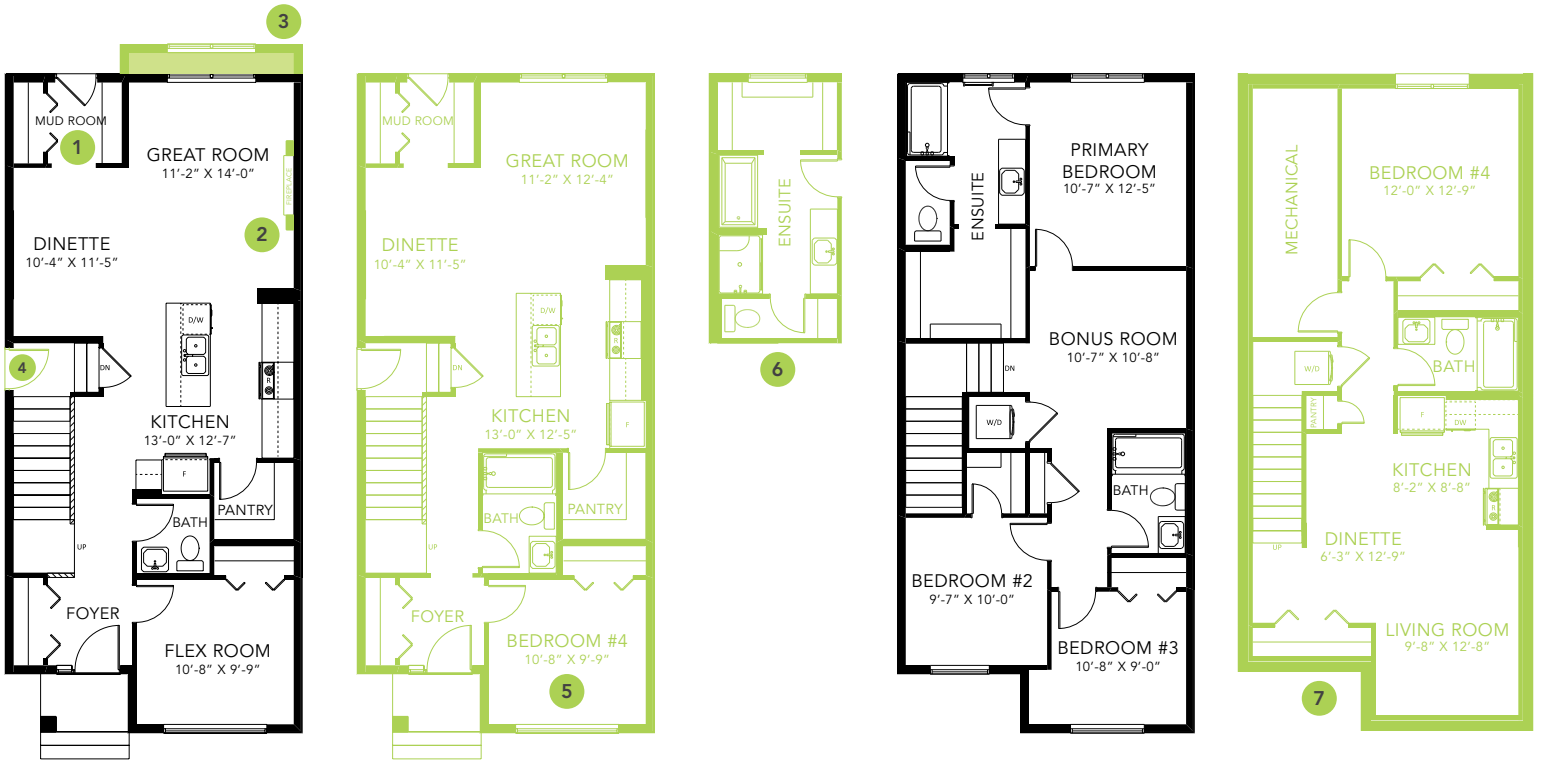

ATHENA H

LANED HOME - CAMBRIAN

1660 SQ FT

MAIN FLOOR 857 SQ FT

SECOND FLOOR 803 SQ FT

3-4 BEDS

2.5-3 BATHS

3-4 BEDS

2.5-3 BATHS

1660 SQ FT

OPTIONS

- 1 Bench Options
- 2 Fireplace Options
- 3 Lengthen Great Room By 2'
- 4 Side Entry
- 5 Main Floor Bedroom & Full Bath
- 6 4-Piece Ensuite
- 7 Legal Income Suite