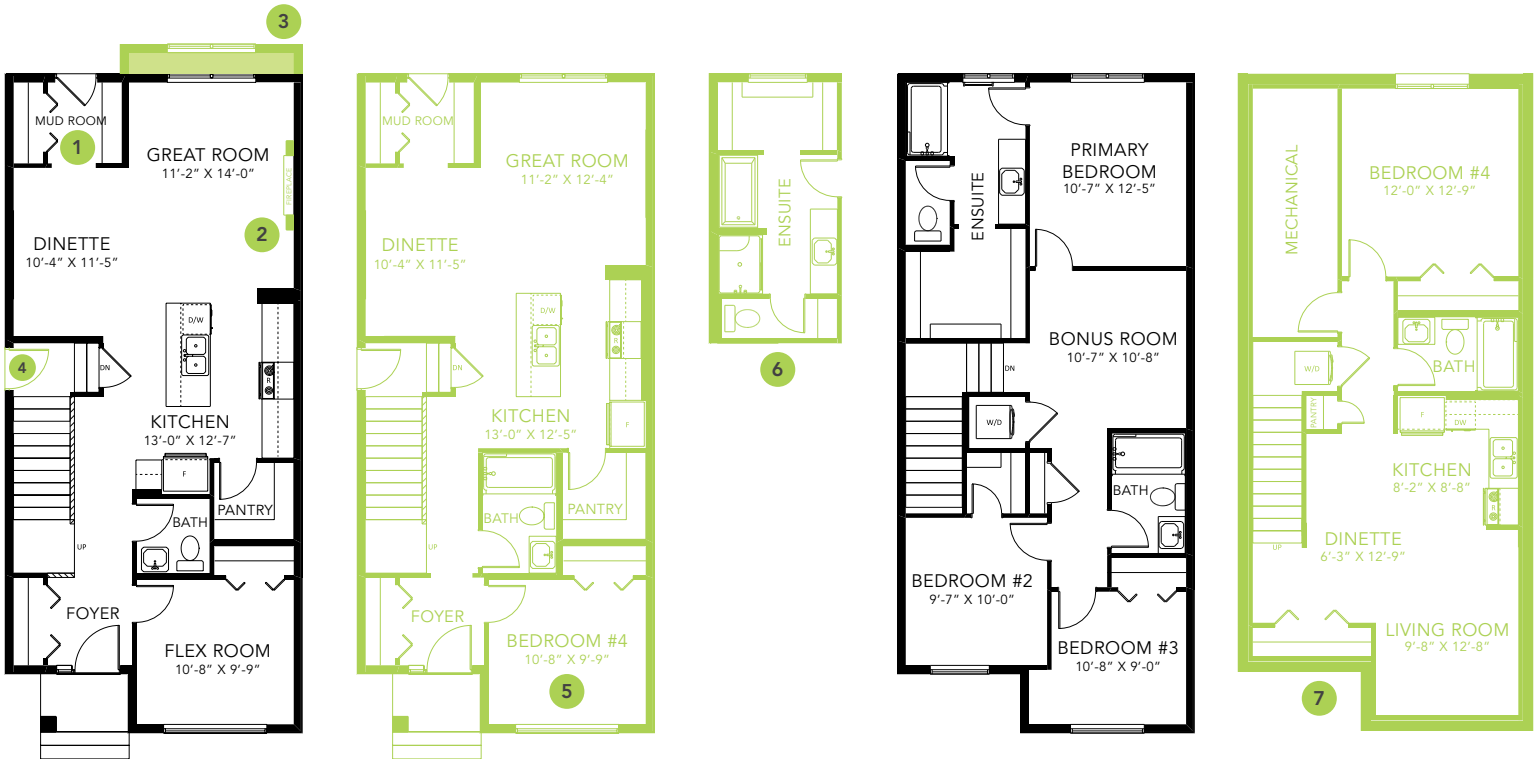

# ATHENA B

LANED HOME

## 1660 SQ FT

MAIN FLOOR 857 SQ FT

SECOND FLOOR 803 SQ FT

3-4 BEDS

2.5-3 BATHS

3-4 BEDS

2.5-3 BATHS

1660 SQ FT

**OPTIONS**

- 1 Bench Options
- 2 Fireplace Options
- 3 Lengthen Great Room By 2'
- 4 Side Entry
- 5 Main Floor Bedroom & Full Bath
- 6 4-Piece Ensuite
- 7 Legal Income Suite