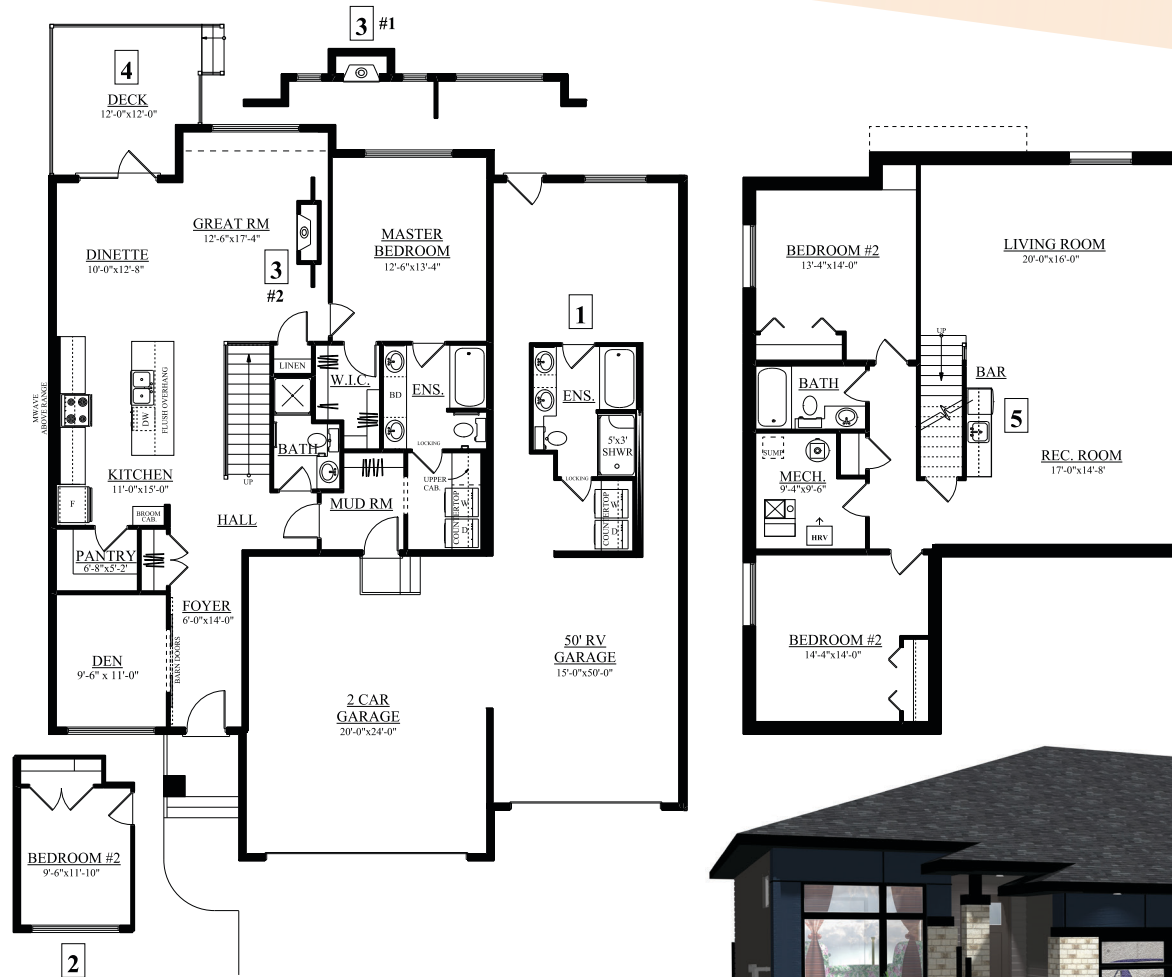

The CRANE

1344 sqft

www.BedrockArrive.ca // 587.286.3001

2017 ArriveAtJesperdale This feature board is published by Bedrock Homes LTD. Floorplans, specifications and home highlights are approximate and subject to change without notice. Renders are used for artistic representation only. All rights reserved, including the right of reproduction in whole or in part.